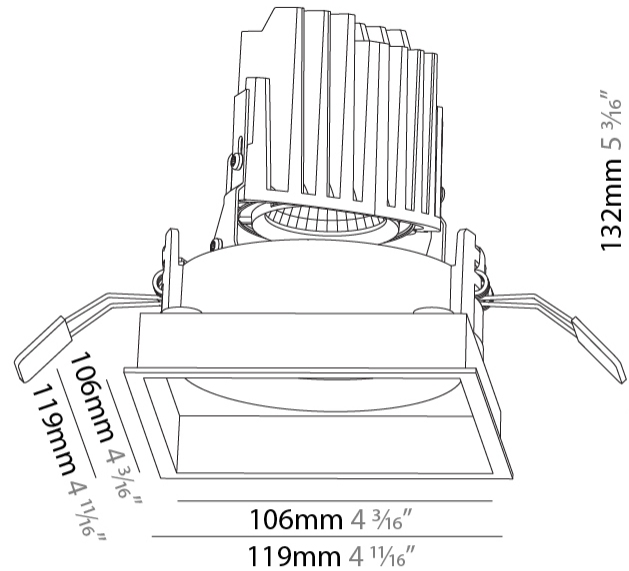

PHYSICAL

Shape: Square
Length (mm): 119
Length (in): 4 ¹¹/₁₆
Width (mm): 119
Width (in): 4 ¹¹/₁₆
Depth (mm): 132
Depth (in): 5 ³/₁₆
Ceiling Thickness (mm): 10 / 12.5 / 15
Ceiling Thickness (in): 3/8 or 1/2 or 9/16
Min. Recessing Depth (mm): 200
Min. Recessing Depth (in): 7 ⁷/₈
Light Distribution: Adjustable / Downlight
Weight (kg): 0.544
Weight (lbs): 1.2
Fixture Finish: SSR / BKV / CWI / CRY / HAB / LAG / UFT / ITA / RUA / RUR / MIC / FTG / MYG / TWT / LOD / PUS / FRO / FUP / KIA / POP / BLS / SPG / MEY / GOH / GUM / CHC / COM / ABZ / JAG / OBR / MOS / ROR
Fixture Material: Aluminum Die Cast
Cut-out Measurements: 114mm / 4 1/2" x 114mm / 4 1/2"

ELECTRICAL

Lamp Type: LED (Zhaga Standard)
Input Wattage (W): 13.2 / 16.5
Total Output Wattage (W): 12 / 14
Dimming: Tri-Mode (Non-Dimming and Phase Dimming (120Vac only) and 0-10V Dimming)
Driver Included: No
Driver Location: Recessed Housing
Driver Type: Constant Current - Universal
Driver Class: Class 2
Housing: See components
Input Voltage (V): 120 - 277
Constant Current (MA): 350

LED

Number of LEDs: 1
Color Temperature (°K): 2700 / 3000 / 3500 / 4000
Max. Delivered Lumen (lm): 850 / 950 / 1019 / 1040
Nominal Lumen (lm): 960 / 1070 / 1156 / 1180
CRI: >90 CRI
Lamp Life (hrs): 50000

OPTICAL

Reflector°: 10
Adjustability: Rotational 355°; Tilt 30°

RATINGS AND CERTIFICATIONS

Certified By: Certified for North American Standards
IP rating: IP20